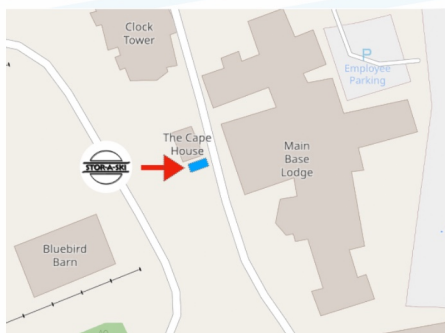

Ski / Board Storage

Nightly Or Seasonal Ski & Snowboard Check

Stor-A-Ski - Mount Snow offers convenient overnight storage of your equipment. Whether you are driving, taking a shuttle or walking back to your lodging, end your ski day by leaving your stuff with us right next to the Bluebird Express chair. Seasonal options are also available on a limited basis.